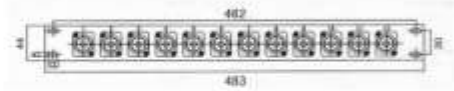

K7088PE/P-12