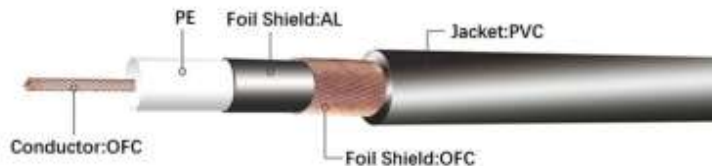

K7010BC

RIGHT ANGLE 6.3MM MONO M TO 6.3MM MONO M MIC CABLE

K70092BC

2 X 6.3MM MONO M TO 2 X 6.3MM MONO M MIC CABLE

K8082BC

2 X RCA M TO 2 X RCA M MIC CABLE

MIC & SPEAKON CABLE

Double Shielded Red Jacket