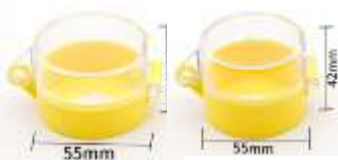

**K8080-NP-C-37
K8080-NP-C-42**

BUTTON SWITCH PROTECTIVE COVER, 37/42MM