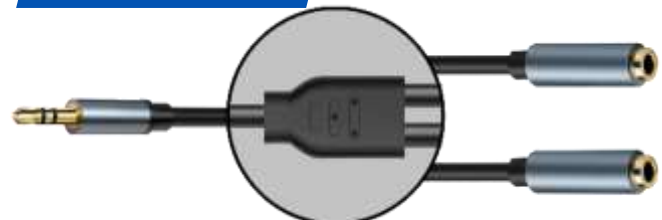

**3.5MM STEREO M TO 3.5MM STEREO F
OFC CABLE**

K8053ML

**3.5MM STEREO M TO 3.5MM
STEREO M OFC CABLE**

K8057ML

**3.5MM STEREO M TO 2 X RCA M OFC
CABLE**

K8054/2JML

**3.5MM STEREO M TO 2 X 3.5MM
STEREO F OFC CABLE**