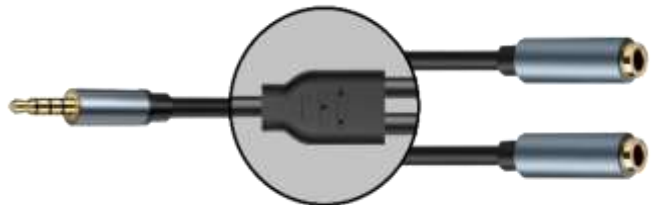

3.5MM 4C M TO EARPHONE/MIC. OFC
CABLE

K8387RP2ML