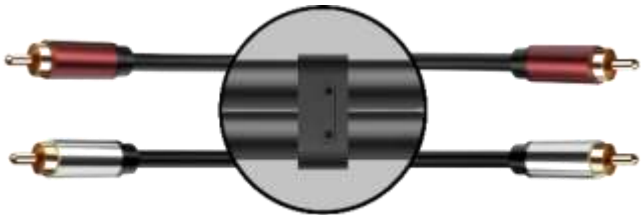

K8077ML

2 X RCA M TO 2 X RCA M OFC CABLE

K8105ML