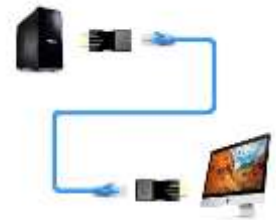

40 meter

Model: K8320HQB-B-RH

MINI HDMI EQUALIZER,GAIN DIGITAL SIGNAL,1.4V,BLACK COLOR,ROHS

50 meter

Model: K8320HQCG-S4-B-50M

HDMI-CAT5e/6(SINGLE)-HDMI EXTENDER, 50M 1080P W/2*DC CABLE

60 meter

K8320HQCG-SI-FS-60M-RH