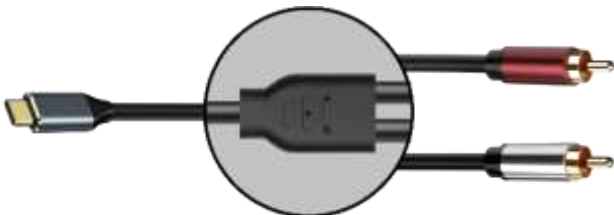

TYPE-C M TO 2 X RCA M OFC CABLE

K8060ES4ML