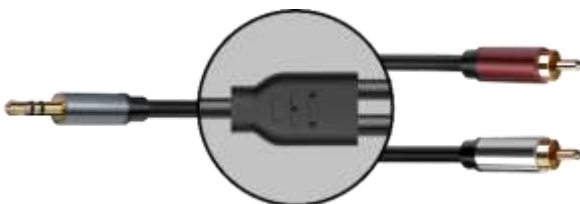

K8388PJ4SJ

**TYPE-C M TO TYPE-C F/3.5MM 4C F
AUDIO ADAPTOR CABLE**

K8388P4SJ

**TYPE-C M TO 3.5MM 4C F DIGITAL
AUDIO ADAPTOR CABLE**

K8388LPJ4SJ

**LIGHTNING M TO LIGHTNING
F/3.5MM 4C F AUDIO ADAPTOR
CABLE**

K8388LP4SJ

**LIGHTNING M TO 3.5MM 4C F AUDIO
ADAPTOR CABLE**

K8054ML

**3.5MM STEREO M TO 3.5MM STEREO F
OFC CABLE**

K8053ML

**3.5MM STEREO M TO 3.5MM
STEREO M OFC CABLE**

K8057ML

**3.5MM STEREO M TO 2 X RCA M OFC
CABLE**

K8054/2JML

**3.5MM STEREO M TO 2 X 3.5MM
STEREO F OFC CABLE**