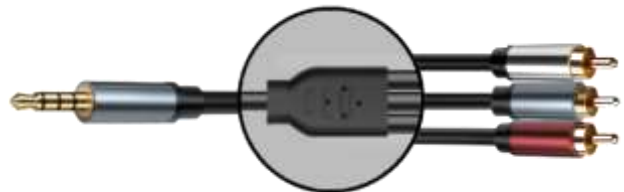

K8054/2J4ML

3.5MM 4C M TO EARPHONE/MIC. OFC
CABLE

K8387RP2ML

TYPE-C M TO 2 X RCA M OFC CABLE

K8060ES4ML

3.5MM 4C M TO 3 X RCA M OFC
CABLE

K8388PJ4SJ

**TYPE-C M TO TYPE-C F/3.5MM 4C F
AUDIO ADAPTOR CABLE**