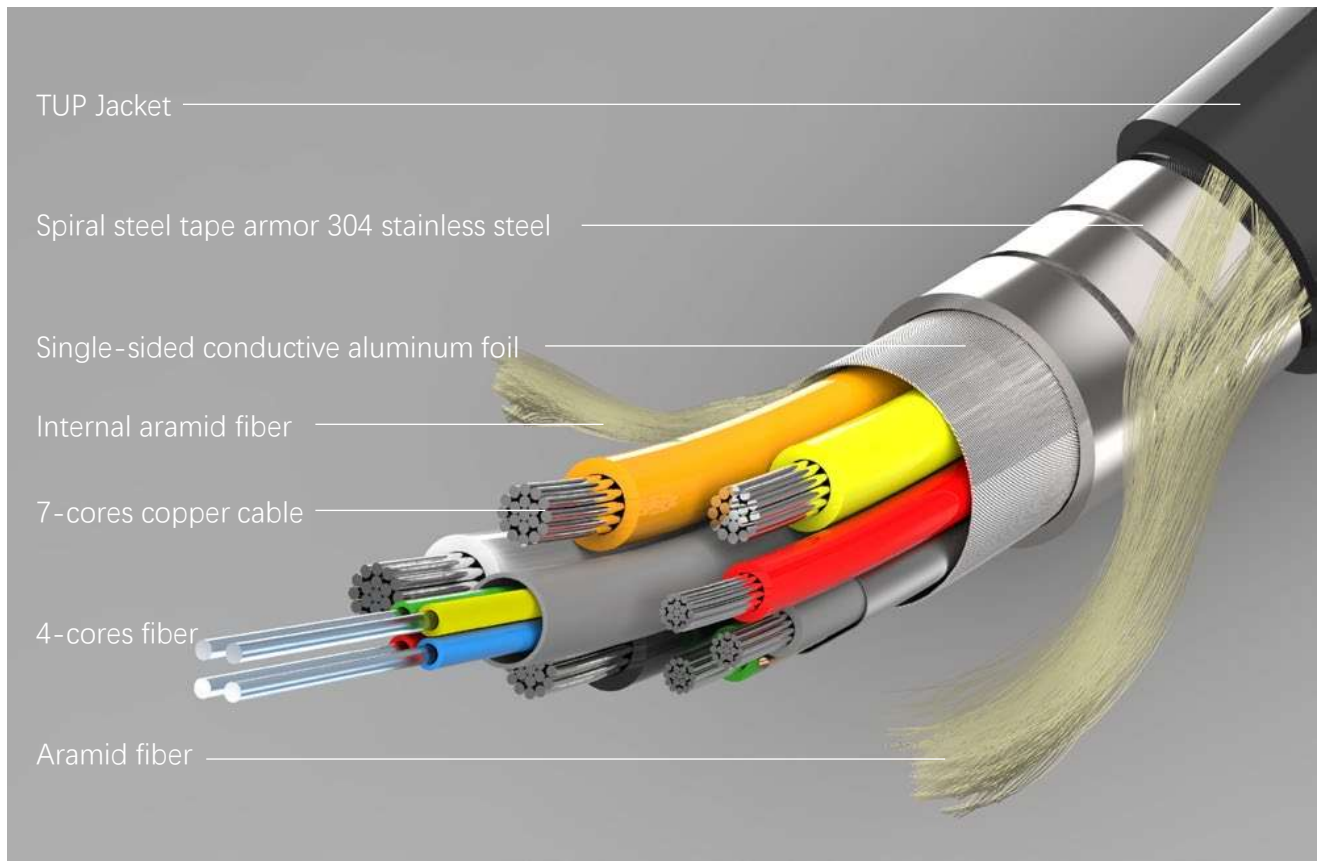

Model: K8322MFNG4OP

Resolution: 4K 60HZ HD

Shell: Aluminum alloy

Connector: Gold plated

Bandwidth: 18 Gbps

Product input: HDMI

Product output: HDMI

Length: 5m, 10m, 15m, 20m, 25m, 30m,
40m, 50m, 60m, 70m

DP to DP

DisplayPort male to DisplayPort male cable

Model: K8320DP(Plastic Shell)

Model:K8322DP8M(Metal Shell)

Resolution: 4K/60hz 8k/60hz

Input: DP

Output: DP

Function: Bidirectional transmission