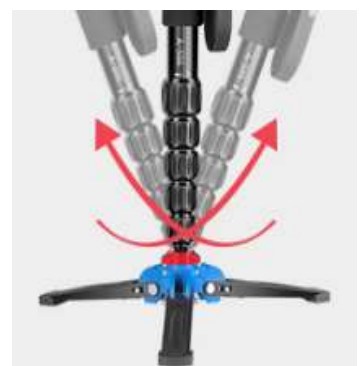

Tripod

Model: KPT/01

Universal Tripod Mobile Phone Holder

Retractable Length: 48cm – 130cm

Swivel: 360°

Tilt: 90°

Maximum load capacity : 2kg

Number of leg segments: 3

Feature: 360° 3D gimbal, Side-tapping adjustment, vertical adjustment, Level design, Wrench-type foot buckle, Gravity hook design,

Monopod

Model: KPT/61

Universal Tripod Camera Holder

Material: Aluminum alloy

Weight: 0.422kg

Retractable Length: 38cm – 160cm

Maximum load capacity : 10kg

Number of leg segments: 6

Feature: Spiral leg lock, wrist cord. Good flexibility, good stability, can be used as hiking poles