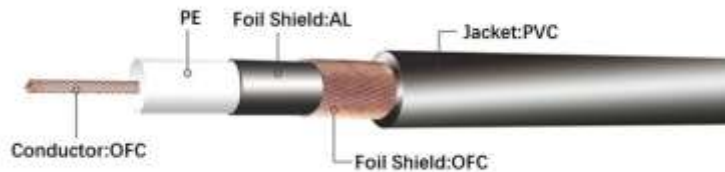

MIC & SPEAKON CABLE

Double Shielded Black Jacket