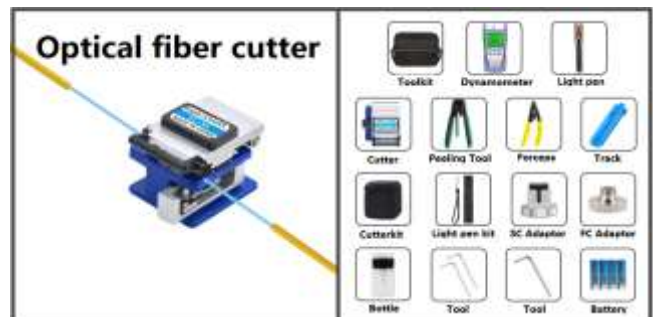

ITEM:K8360TE18A
8P Network
optoelectronic
converter, optical fiber
transceiver

ITEM:K8360TE11A
19 'pull-out type
optical fib terminal
box

ITEM:K8360TE14A
Wall-mounted optical
fiber box 4-way
branching

ITEM:K8360TE18A
Optical fiber cold
splicing tool set