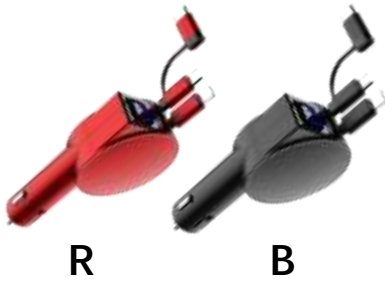

CAR CHARGER

R

B

Model No.: KCCH06/A-R

Model No.: KCCH06/A-B

CAR CHARGER 60W 3IN1 CABLE
AUTOMATIC TELESCOPIC
INPUT:12V-24V
OUTPUT: MICRO/TYPER-C
40W+LIGHTNING 4.2A+USB-A JACK