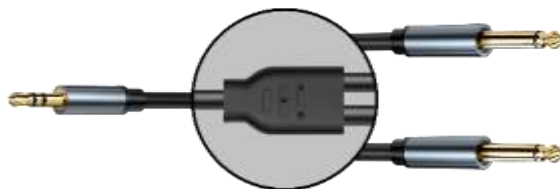

K8052BSMML

3.5MM STEREO M TO 6.3MM MONO M OFC CABLE

K8052BSML

3.5MM STEREO M TO 6.3MM STEREO M OFC CABLE

K7009SML

6.3MM STEREO M TO 6.3MM STEREO M OFC CABLE

K8054/6MPML

3.5MM STEREO M TO 2 X 6.3MM MONO F OFC CABLE