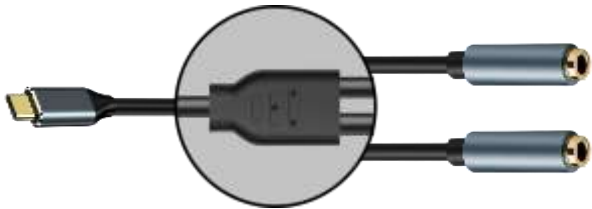

AUDIO CABLE

Double Shielded Black Jacket

K8053/4ML

3.5MM 4C M TO 3.5MM 4C M OFC
CABLE

K83874SPML

TYPE-C M TO 3.5MM 4C M OFC
CABLE

K83873SJ2ML

TYPE-C M TO EARPHONE/MIC. OFC
CABLE