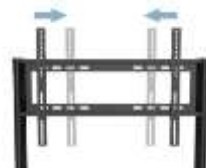

Floor

Model: KTFM01A

TV Mount Stand, Floor type

Maximum VESA: 600 x 400

Fits the size: 37" - 65"

Maximum load capacity: 40 kg

Feature: three position adjustment, storage tray can be selected

Model: KTFM01B

Cart

TV Mount Stand, Cart type

Maximum VESA: 600 x 400

Fits the size: 32" - 65"

Maximum load capacity: 60 kg

Feature: storage tray, universal wheel