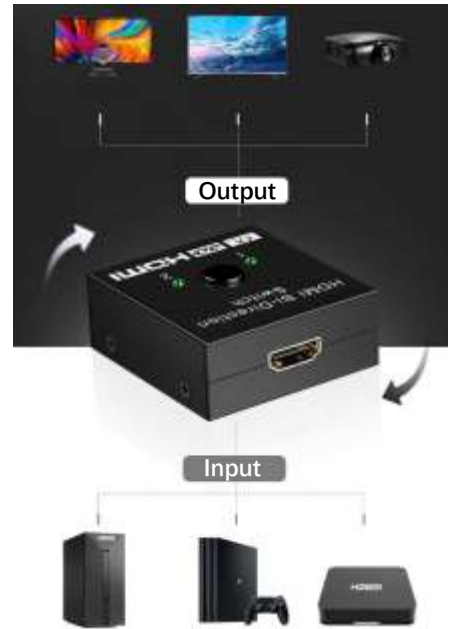

Model: K8320HDJVAJ-W-RH

Input: HDMI

Output: VGA+AUDIO

Function: HDMI Convert to VGA Devices

4K

4K Bidirectional HDMI Manual Switcher

Model: K8320HAD24-BI-FB

Feature: 4K/60HZ
 Input ports: 1 x HDMI / 2 x HDMI
 Output ports: 2 x HDMI/ 1 x HDMI
 Function: 1 in 2 out, switch to any of the displays.
 Or 2 in 1 out, switch to any of the two inputs

8K

8K Bidirectional HDMI Manual Switcher

Model: K8320HAB28-BI-FB

Feature: 8K/120HZ
 Input ports: 1 x HDMI / 2 x HDMI
 Output ports: 2 x HDMI/ 1 x HDMI
 Function: 1 in 2 out, switch to any of the displays.
 Or 2 in 1 out, switch to any of the two inputs