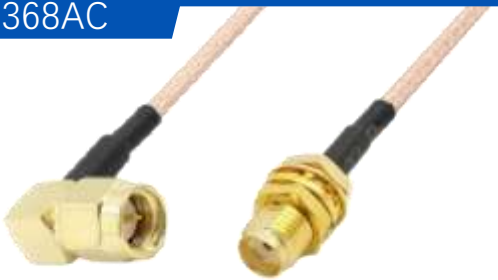

K0324

TNC PLUG-2*JACK

K8368AA

SMA MALE TO SMA MALE RG316
CABLE

K8368AB

SMA MALE TO SMA MALE RG316
CABLE

K8368AC

SMA MALE TO SMA FEMALE RG316 CABLE