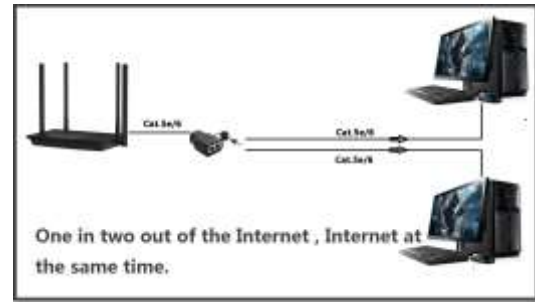

K9131C/1
2 IN 1 SWITCHET
INTERNAL AND
EXTERNAL NETWORK
SWITCHING
NETWORKING