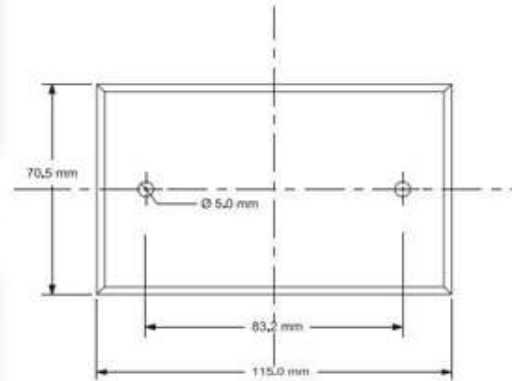

SLR TO 6.35MM SOCKET

K7088PB-A

K7088PB-B

K7088PB-C

K7088PB-D

K7088PC-A

K7088PC-B

K7088PC-C