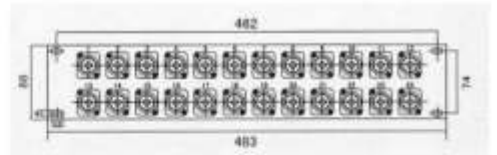

K7088PE/P-24