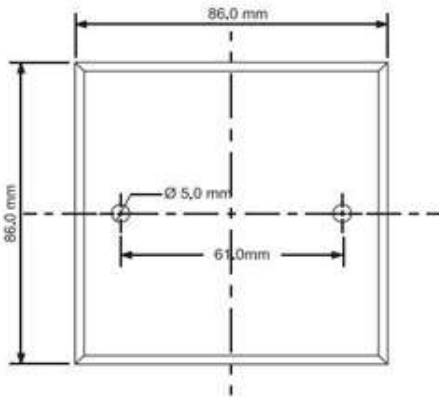

SLR TO 6.35MM SOCKET

K7088PB-A

K7088PB-B

K7088PB-C

K7088PB-D

K7088PC-A

K7088PC-B

K7088PC-C