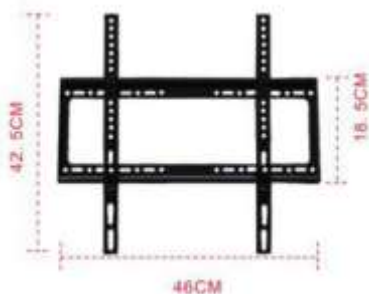

Maximum VESA: 600 x 400

Fits the size: 32" - 65"

Maximum load capacity: 60 kg

Feature: storage tray, universal wheel

VESA 400X400

Model: KTWM/01-44

TV Wall Mount Bracket
 Maximum VESA: 400 x 400
 Fits the size: 26" - 63"
 Maximum load capacity: 50kg
 Distance to wall: 20mm

Model: KTWM/02-44

TV Wall Mount Bracket
 Maximum VESA: 400 x 400
 Fits the size: 23" - 55"
 Maximum load capacity: 45kg
 Distance to wall: 30mm
 Tilt: +15° / -15°

Model: KTWM/03-44

TV Wall Mount Bracket
 Maximum VESA: 400 x 400
 Fits the size: 32" - 60"
 Maximum load capacity: 40kg
 Distance to wall: 70mm - 420mm
 Tilt: +15° / -15°
 Horizontal adjustment angle: +4° / -4°
 Swivel: 160°

VESA 400X600

Model: KTWM/02-46

TV Wall Mount Bracket
 Maximum VESA: 400 x 600
 Fits the size: 40" - 80"
 Maximum load capacity: 60kg
 Distance to wall: 60mm
 Tilt: +15° / -15°

On top of TV

Model: KTR/01

TV Top Rack
 Material: ABS
 Maximum load capacity : 5kg
 Size: 363mm x 163mm x 161mm
 Feature: No need to punch holes, the angle can be adjusted arbitrarily, the surface is non-slip

Desk-Single Screen

Model:KMDM/01

Monitor Mount Desktop Stand, Single
 Maximum VESA: 100 x 100
 Fits the size: 14" - 32"
 Maximum load capacity: 8 kg
 Tilt: +90° / -90°

Desk-Multi Screen

Model: KMDM/02

Monitor Mount Desktop Stand, Two
 Sets Type
 Maximum VESA: 100 x 100
 Fits the size: 13" - 27"
 Maximum load capacity: 8 kg each arm
 Tilt: +90° / -90°
 Rotation: 360°