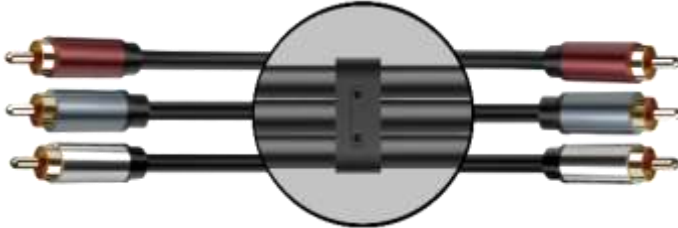

K8077ML

2 X RCA M TO 2 X RCA M OFC CABLE

K8105ML

3X RCA M TO 3 X RCA M OFC CABLE

K8065ML

RCA M TO RCA M OFC CABLE

K7009ML

6.3MM MONO M TO 6.3MM MONO M OFC CABLE

K8052BSMML

3.5MM STEREO M TO 6.3MM MONO M OFC CABLE

K8052BSML

3.5MM STEREO M TO 6.3MM STEREO M OFC CABLE

K7009SML

6.3MM STEREO M TO 6.3MM STEREO M OFC CABLE

K8054/6MPML

3.5MM STEREO M TO 2 X 6.3MM MONO F OFC CABLE