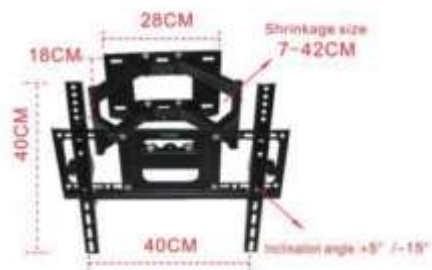

Maximum VESA: 600 x 400

Fits the size: 32" - 65"

Maximum load capacity: 60 kg

Feature: storage tray, universal wheel

VESA 400X400

Model: KTWM/01-44

TV Wall Mount Bracket
 Maximum VESA: 400 x 400
 Fits the size: 26" - 63"
 Maximum load capacity: 50kg
 Distance to wall: 20mm

Model: KTWM/02-44

TV Wall Mount Bracket
 Maximum VESA: 400 x 400
 Fits the size: 23" - 55"
 Maximum load capacity: 45kg
 Distance to wall: 30mm
 Tilt: +15° / -15°

Model: KTWM/03-44

TV Wall Mount Bracket
 Maximum VESA: 400 x 400
 Fits the size: 32" - 60"
 Maximum load capacity: 40kg
 Distance to wall: 70mm - 420mm
 Tilt: +15° / -15°
 Horizontal adjustment angle: +4° / -4°
 Swivel: 160°

VESA 400X600

Model: KTWM/02-46

TV Wall Mount Bracket
 Maximum VESA: 400 x 600
 Fits the size: 40" - 80"
 Maximum load capacity: 60kg
 Distance to wall: 60mm
 Tilt: +15° / -15°

On top of TV

Model: KTR/01

TV Top Rack
 Material: ABS
 Maximum load capacity : 5kg
 Size: 363mm x 163mm x 161mm
 Feature: No need to punch holes, the angle can be adjusted arbitrarily, the surface is non-slip

Ceiling

Model: KPJCM/01

Projector Ceiling Mount Bracket
Maximum load capacity : 15kg
Retractable Length: 43-65cm
Adjustable angle: $\pm 15^\circ$

Desk

Model: KPJDT/01

Projector Desktop Tripod
Maximum load capacity : 3kg
Height: 185mm
Feature: two position adjustment.
The universal wheel is lockable