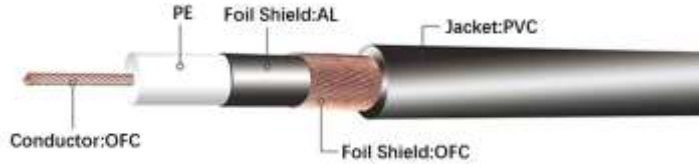

AUDIO CABLE

Double Shielded Black Jacket

K8053/4ML

3.5MM 4C M TO 3.5MM 4C M OFC
CABLE

K83874SPML

TYPE-C M TO 3.5MM 4C M OFC
CABLE

K83873SJ2ML

TYPE-C M TO EARPHONE/MIC. OFC
CABLE