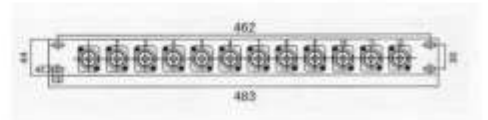

K7088PE/J-24