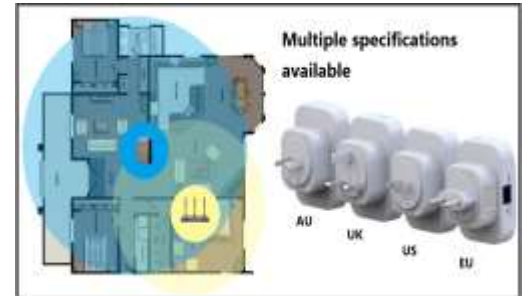

K9132A/1
WiFi WIRELESS REPEATER
WITH DIFFERENT AC
PLUG OPTION